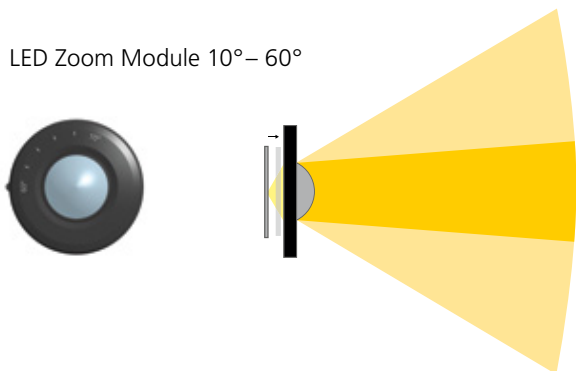

LED Zoom Modules scaLED

Something amazing always happens when people turn their passions into their jobs. We called B&M's latest development scaLED, and it is probably amazing.

It gives our esteemed customers from the lighting sector a new outlook and opportunity to expand and significantly enrich their LED product line. You have the LED, we have the perfectly matching zoom module. B&M once again invested into additional technical functionality - giving you a glimpse of the optical future.

LED zoom modules with textured aspherical B&M glass lens for your highly customized applications. The latest B&M modules

are fitted with all technical and optical innovations you need to make a compelling case for your customers. scaLED's are available in a wide range of options and configurations. In addition to off-the-shelf items, it is also possible to customize zoom modules to your products and to your designs.

Let's talk about your ideas and needs. Request engineering support and a quotation for your samples. We look forward to hearing from you.

scaLED D24

LED Zoom Module 10°– 60°