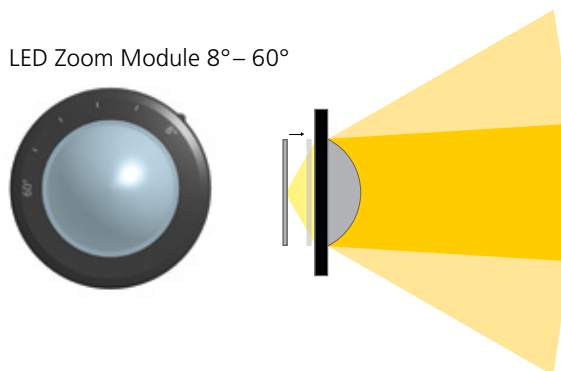

Let's talk about your ideas and needs. Request engineering support and a quotation for your samples. We look forward to hearing from you.

scaLED D24

LED Zoom Module 10°– 60°

scaLED D48

LED Zoom Module 8°– 60°

scaLED D24/D48

Zoom-Module	scaLED D24	scaLED D48
LED Optics with D	26.5 mm	51.9 mm
Front face texture	medium	medium
Zoom beam angle	10° – 60°	8° – 60°
for LEDs with LES	up to 4 mm	from 4 – 6 mm
Efficiencies	> 90 %	> 90 %